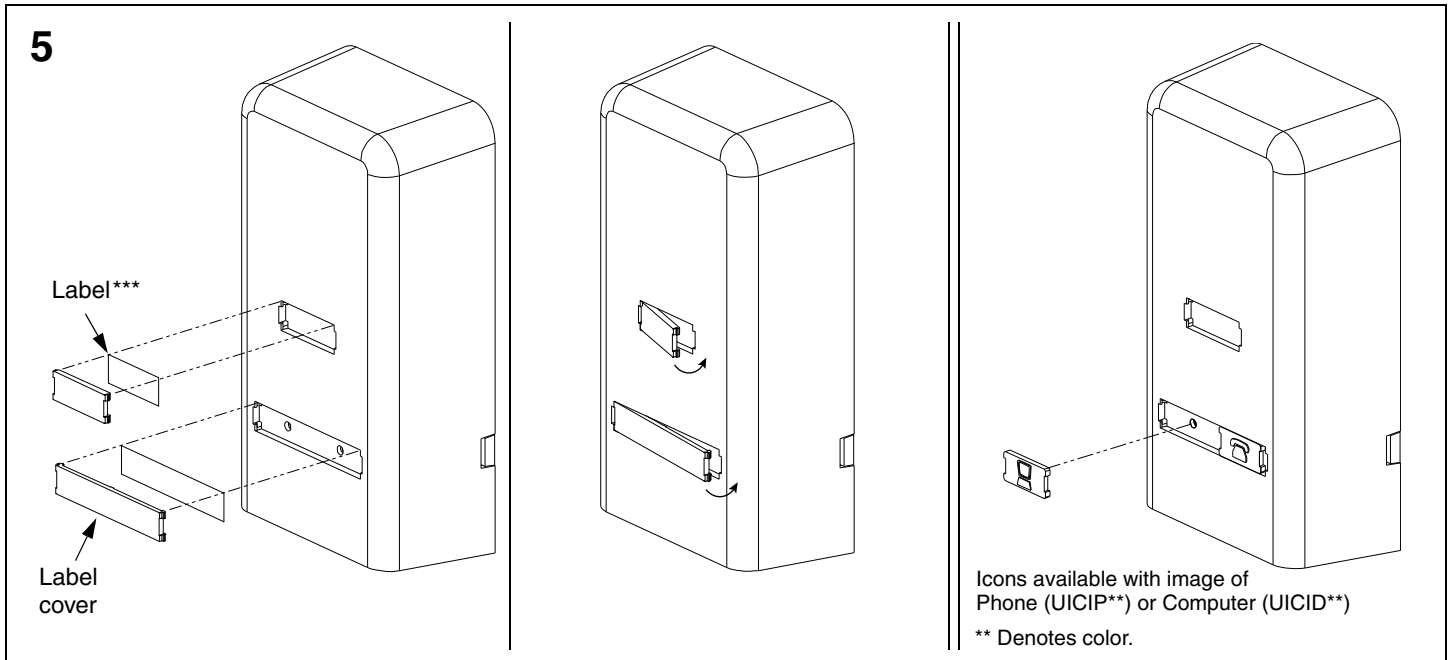

** Denotes color.

Ultimate ID Label Part Numbers

Label Part #	Height	Length	Color	Std. Pkg. Qty.
Computer Printable Labels				
UILJ1	0.236"	0.680"	White	5 sheets
UILJ2	0.236"	1.315"	White	5 sheets
Non-Adhesive Label Cassette (for use with PanAcea LS7 Thermal Transfer Printer)				
*UILS8BW	1/4"	26.2'	Black / White	1

* See Panduit LS8E operations manual to explain serialized function for label printing and page function for non-serialized label printing.

*** Write on labels are not included per TIA/EIA-606-B standard which states: "To maximize legibility, all labels shall be printed or generated by a mechanical device, and shall not be written by hand."