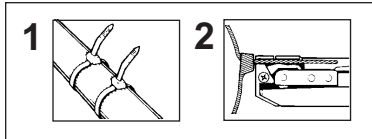

CABLE TIE INSTALLATION TOOL OPERATING INSTRUCTIONS

© Panduit Corp. 2018

FOR INSTALLING:

Light-Heavy, Heavy and Extra-Heavy cross section cable ties.

A	B	C
 LH .27" - .31" (6.8 - 7.8mm)		1 - 4
 H .30 - .35" (7.6 - 8.9mm)		1 - 4
 EH .50" (12.7mm)		5 - 8
	 8 ↓ 1	 8 ↑ 1